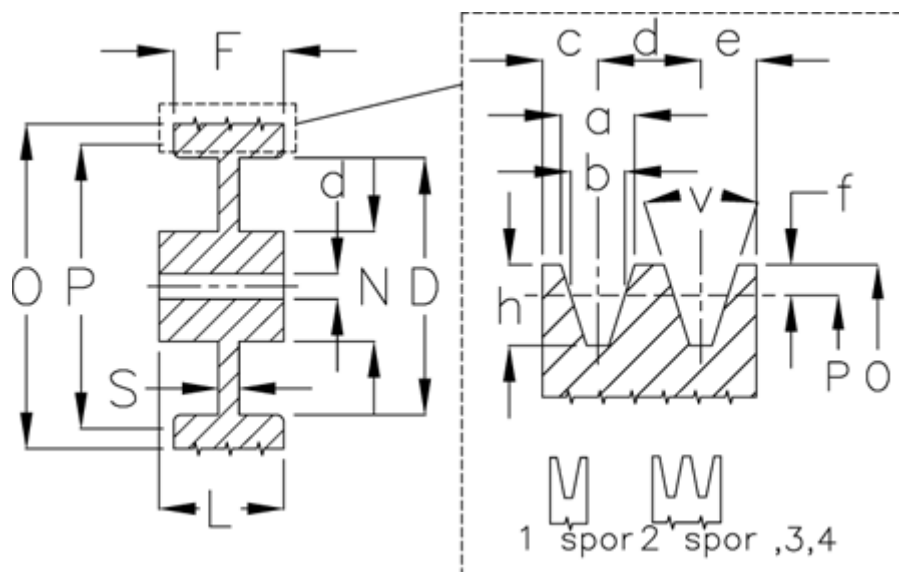

Article number: 60410015002

Description: V-belt pulley, no bore A 150/2

Measures

D	= 117	S	= 10
d	= 15	Type	= A
F	= 35.0		
L	= 45		
N	= 60		
Number of ribs	= 2		
O	= 155.5		
P	= 150		